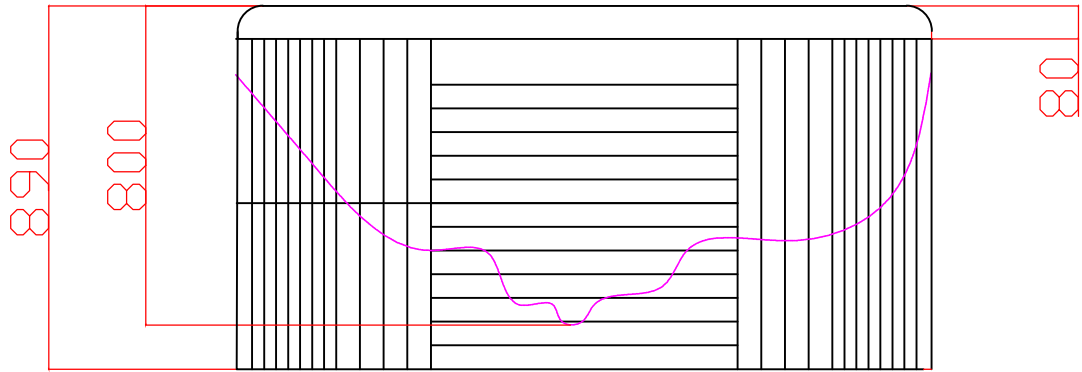

# Famiy Lux. 2000 Size and Pumps Location

Unit:MM

# Family Lux. 2000 Version Seats Height

Unit:MM