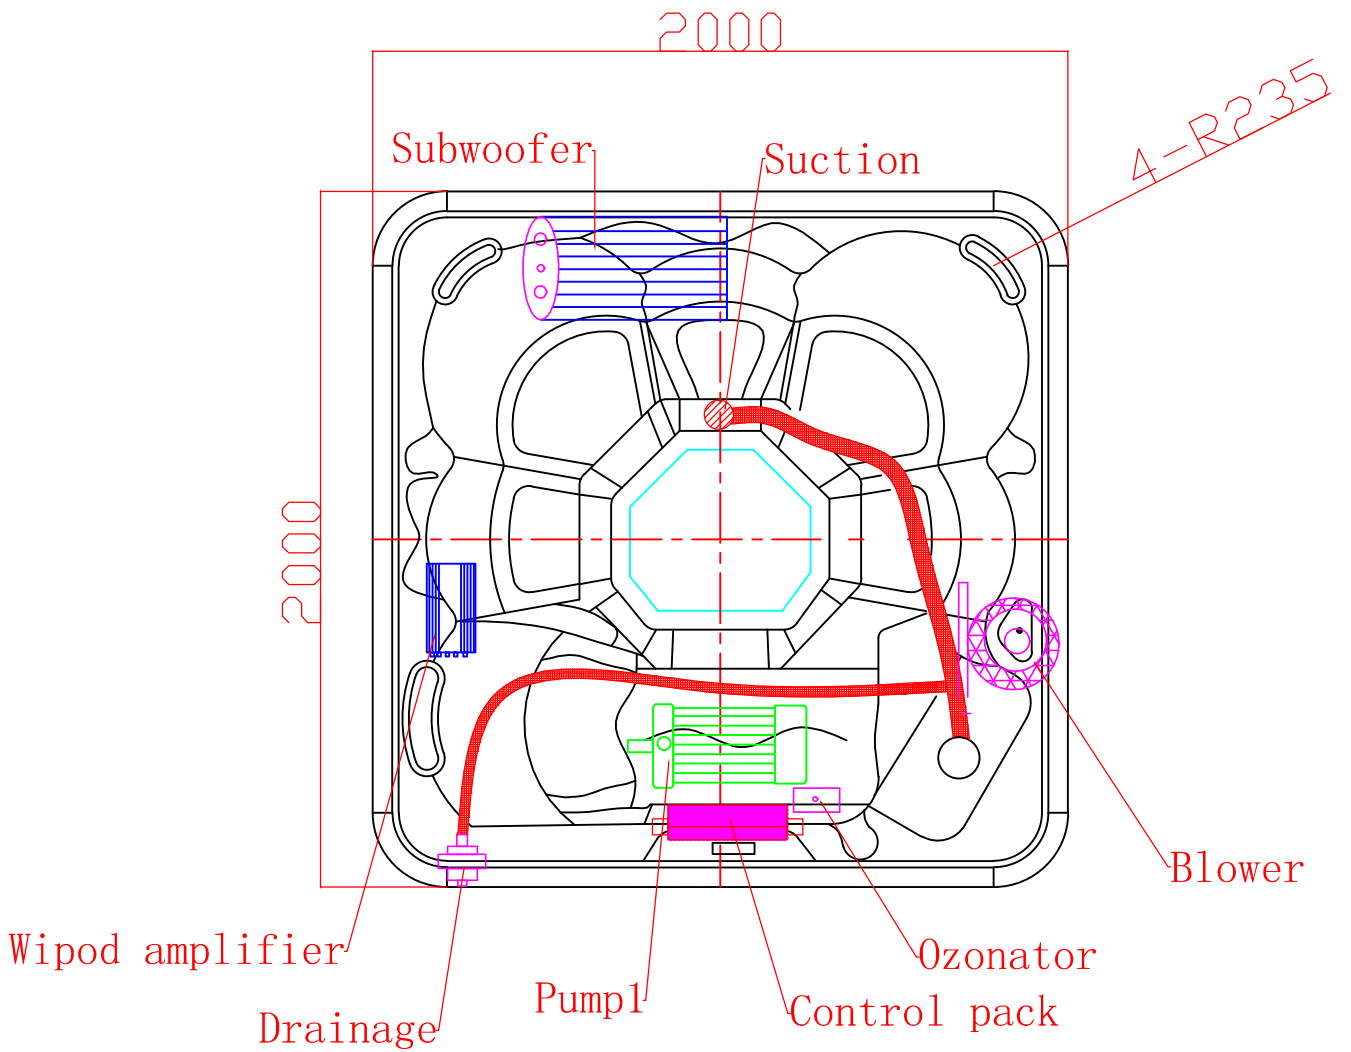

# Famiy Lux. 2000 Size and Pumps Location

Unit:MM

# Family Lux. 2000 Version Seats Height

Unit:MM